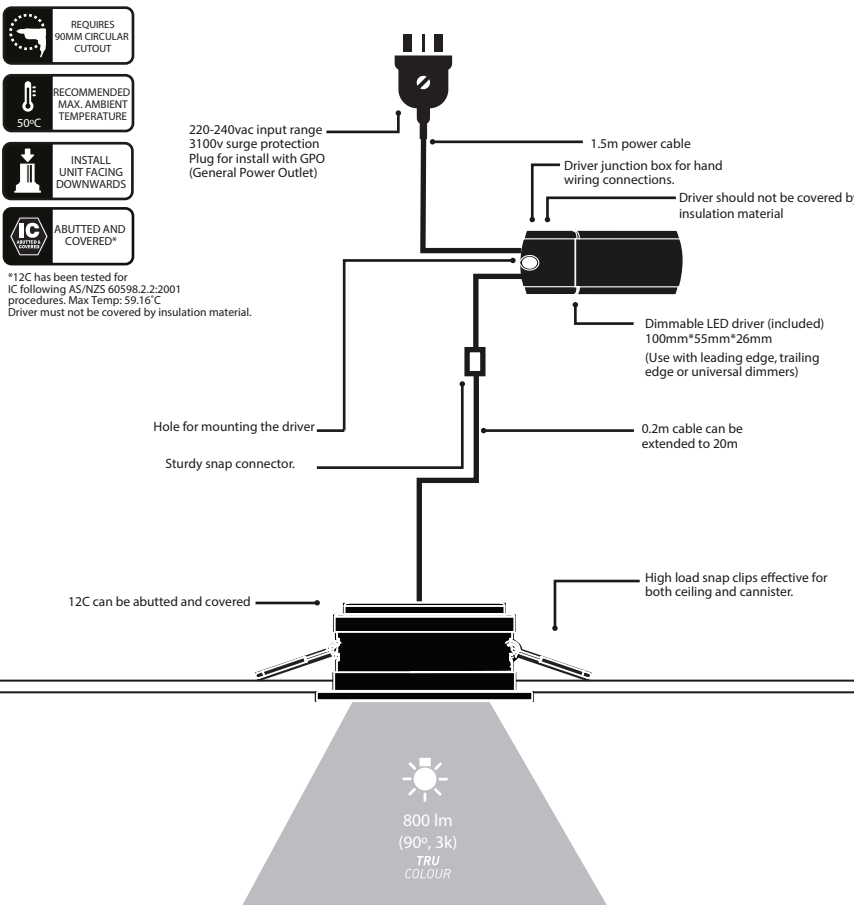

INSTALLATION