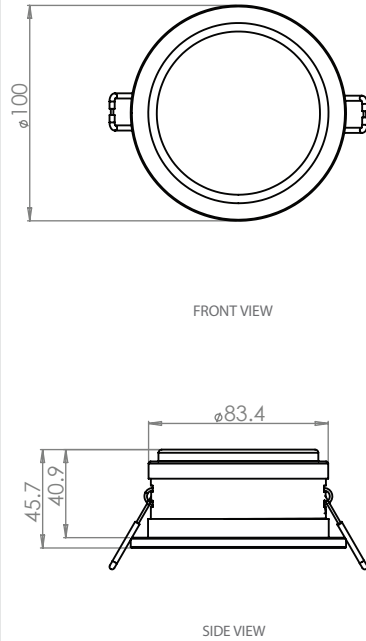

Lumens 800 lm
 Power Usage 12 W
 CRI 93 CRI TRU COLOUR

loomi
 Looking good!

PRODUCT IMAGE

DIMENSION

| PRODUCT CODE | Unit | Col. Temp | Beam Ang. | Colour |
|--------------|------|-----------|-----------|-----------|
| | 12C | 3K | 90 | W(white) |
| | | 4K | | S(silver) |

SPECIFICATIONS

Physical

| | |
|-------------------|----------------------------|
| Fascia Colour | White (RAL 9010), Silver |
| Weight | 335g (Including driver) |
| Gimble Angle | - |
| Install Clearance | Can be covered and abutted |
| STC Rating | 42 |
| IC Rating | IC |
| Safety Class | IEC 60598 - 1:2008 |
| Material | Pure aluminium / PMMA |